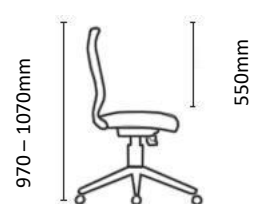

LEILA

Shaping Your Horizons

Sleek, modern and incredibly versatile, the LEILA range offers simple sophistication for the way you work with a multitude of features. With 2D height adjustable armrests, an adjustable headrest, adjustable lumbar support and a mesh backrest, the Leila is built for comfort. By including a synchronous swivel & tilt mechanism with integrated seat depth adjustment as a standard feature, the LEILA chair is an all-rounder that offers versatility and superior ergonomic comfort.

Features:

- Black mesh backrest with fully adjustable lumbar support.
- LEILA Executive and LEILA Task chair option available.
- Synchronous mechanism with 3 locking positions and seat depth adjustment.
- Adjustable mesh headrest for the LEILA Executive option.
- Upholstered seat with automotive grade high-density moulded foam.
- Gas height adjustment.
- Adjustable armrests with 2 degrees of freedom and polyurethane pad.
- 680mm diameter black nylon 5 star base with 60mm castors for improved maneuverability.
- 5 Year Warranty
- BIFMA Tested

LEILA SPECIFICATIONS

Leila Executive

Leila Task

Chair Weight: 16kg