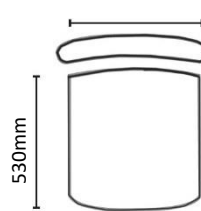

VERA SPECIFICATIONS

Vera Executive

Vera Task

Chair Weight: 18-19kg

520mm

530mm

680mm