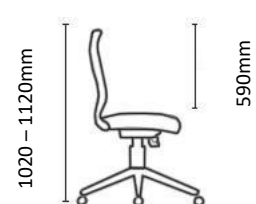

Features:

- Dark Grey mesh backrest with fully adjustable lumbar support.
- VERA Mesh Executive and VERA Mesh Task chair option available.
- Weight Sensitive Synchronous mechanism with 4 locking positions and seat depth adjustment.
- Adjustable upholstered headrest for the VERA Mesh Executive option.
- Upholstered seat with automotive grade high-density moulded foam.
- Gas height adjustment.
- Adjustable armrests with 4 degrees of freedom and polyurethane pad.
- 680mm diameter black nylon 5 star base with 60mm castors for improved maneuverability.
- 5 Year Warranty
- BIFMA Tested

VERA SPECIFICATIONS

Vera Executive

Vera Task

Chair Weight: 18-19kg

520mm

530mm

680mm