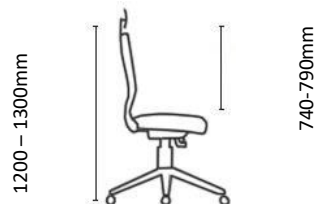

VERA

Comfort Guaranteed

The 5-Star ergonomically designed VERA Mesh range is shaped for the future! With an adjustable lumbar support and 4D armrests, synchronous swivel & tilt mechanism with integrated seat depth adjustment, this innovative chair can easily be adjusted to suit every user. The VERA Mesh chair is synonymous with supreme comfort. With its contemporary styling, mesh backrest and upholstered seat, the sophisticated Vera is a valuable asset to any organisation.

Features:

- Dark Grey mesh backrest with fully adjustable lumbar support.
- VERA Mesh Executive and VERA Mesh Task chair option available.
- Weight Sensitive Synchronous mechanism with 4 locking positions and seat depth adjustment.
- Adjustable upholstered headrest for the VERA Mesh Executive option.
- Upholstered seat with automotive grade high-density moulded foam.
- Gas height adjustment.
- Adjustable armrests with 4 degrees of freedom and polyurethane pad.
- 680mm diameter black nylon 5 star base with 60mm castors for improved maneuverability.
- 5 Year Warranty
- BIFMA Tested

VERA SPECIFICATIONS

Vera Executive

Vera Task

Chair Weight: 18-19kg

520mm

530mm

680mm