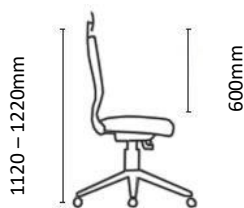

Features:

- Upholstered backrest with integral lumbar support.
- SANTO Executive, SANTO Task and SANTO Visitors chair options available.
- Synchronous mechanism with 5 locking positions.
- Upholstered seat with automotive grade high-density moulded foam.
- Gas height adjustment.
- Choice of armrests, including GALAXY and 4D STAR adjustable arms, or TRIAD fixed height armrests.
- 680mm diameter black nylon 5 star base with 60mm castors for improved maneuverability.
- 5 Year Warranty

SANTO SPECIFICATIONS

Santo Executive

Santo Task

Santo Visitors

Chair Weight: 14-20kg

600mm

700mm