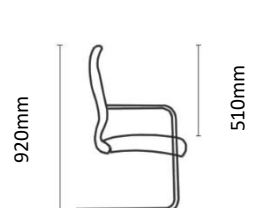

SANTO SPECIFICATIONS

Santo Executive

Santo Task

Santo Visitors

Chair Weight: 14-20kg

600mm

700mm