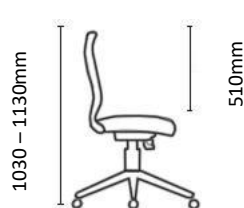

Features:

- Upholstered backrest with integral lumbar support.
- SANTO Executive, SANTO Task and SANTO Visitors chair options available.
- Synchronous mechanism with 5 locking positions.
- Upholstered seat with automotive grade high-density moulded foam.
- Gas height adjustment.
- Choice of armrests, including GALAXY and 4D STAR adjustable arms, or TRIAD fixed height armrests.
- 680mm diameter black nylon 5 star base with 60mm castors for improved maneuverability.
- 5 Year Warranty

SANTO SPECIFICATIONS

Santo Executive

Santo Task

Santo Visitors

Chair Weight: 14-20kg

600mm

700mm