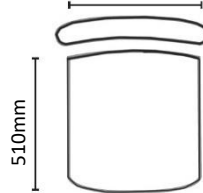

SANTO SPECIFICATIONS

Santo Executive

Santo Task

Santo Visitors

Chair Weight: 14-20kg

600mm

700mm