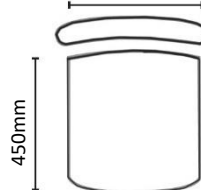

ECLIPSE SPECIFICATIONS

Eclipse Executive

Eclipse Task

Eclipse Visitors

Chair Weight: 28 - 29kg

485mm

680mm