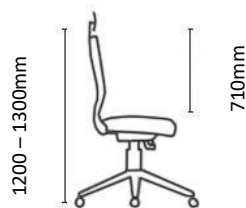

ECLIPSE

Be Very Excited!

The ECLIPSE range is designed to excite! Manufactured locally using advanced eco-friendly technology, the Eclipse mesh back chair offers exceptional ergonomic comfort at an affordable price. Featuring a polyester mesh backrest, a height adjustable lumbar support and a synchro mechanism, the Eclipse demonstrates Karo's commitment to both modern office chair design and workplace ergonomics.

Features:

- Enhanced comfort through its hi-tech polyester MESH backrest.
- Height adjustable lumbar support.
- ECLIPSE Executive, ECLIPSE Task and ECLIPSE Visitors chair options available.
- Synchronous mechanism with 5 locking positions.
- Adjustable upholstered headrest for the ECLIPSE executive option.
- Upholstered seat with automotive grade high-density moulded foam.
- Gas height adjustment.
- Choice of armrests, including GALAXY and 4D STAR adjustable arms.
- 680mm diameter black nylon 5 star base with 60mm castors for improved maneuverability.
- 5 Year Warranty.

ECLIPSE SPECIFICATIONS

Eclipse Executive

Eclipse Task

Eclipse Visitors

Chair Weight: 28 - 29kg

485mm

680mm