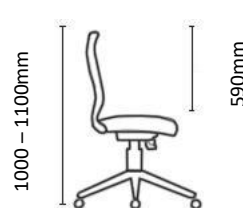

Features:

- Enhanced comfort through its hi-tech polyester MESH backrest.
- Height adjustable lumbar support.
- ECLIPSE Executive, ECLIPSE Task and ECLIPSE Visitors chair options available.
- Synchronous mechanism with 5 locking positions.
- Adjustable upholstered headrest for the ECLIPSE executive option.
- Upholstered seat with automotive grade high-density moulded foam.
- Gas height adjustment.
- Choice of armrests, including GALAXY and 4D STAR adjustable arms.
- 680mm diameter black nylon 5 star base with 60mm castors for improved maneuverability.
- 5 Year Warranty.

ECLIPSE SPECIFICATIONS

Eclipse Executive

Eclipse Task

Eclipse Visitors

Chair Weight: 28 - 29kg

485mm

680mm