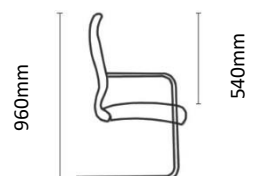

ECLIPSE SPECIFICATIONS

Eclipse Executive

Eclipse Task

Eclipse Visitors

Chair Weight: 28 - 29kg

485mm

680mm