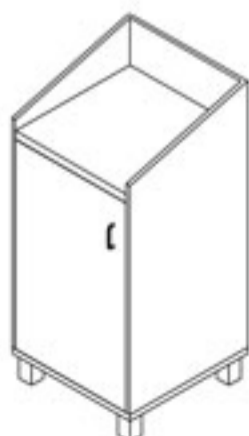

## size

1400(w) x 700(d)

1200(w) x 600(d)

TR30

trapezoidal table  
22mm - 25mm square tube table  
frame and legs with adjustable  
ferrules

1200(w) x 600(d)

TR40

podium  
with hinge door and shelf,  
podium includes 4 feet/risers