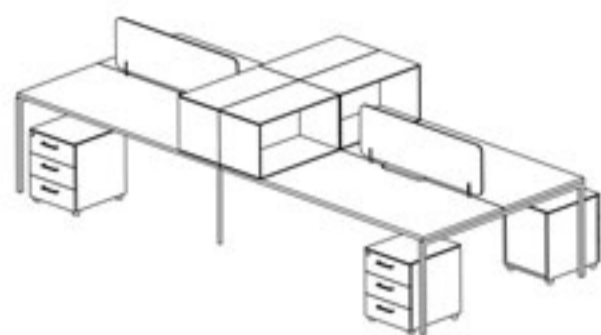

glass desk based screens

description	size	code

glass desk base

5mm tempered glass

rectangular with rounded corners	600(w) x 380(h)	DBGRC6/38
overall height of glass desk	1000(w) x 380(h)	DBGRC10/38
based screens with bullet brackets	1200(w) x 380(h)	DBGRC12/38
add 20mm for bullet and assembly brackets overall height	1400(w) x 380(h)	DBGRC14/38

note: specify finish on glass screen
for screen product codes