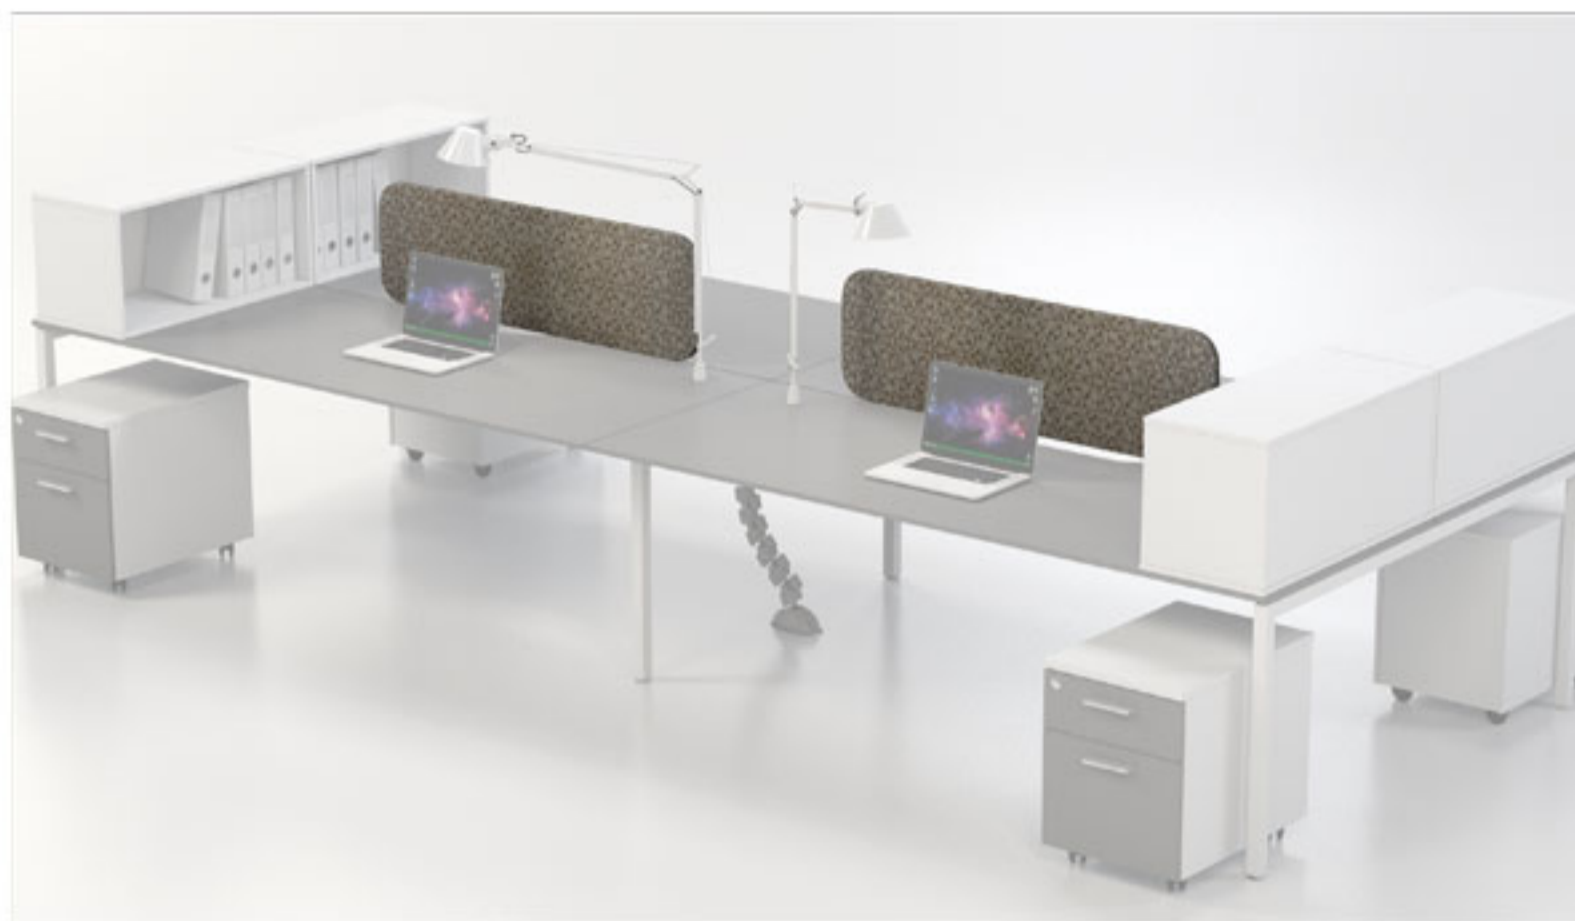

24mm techno 100 screens