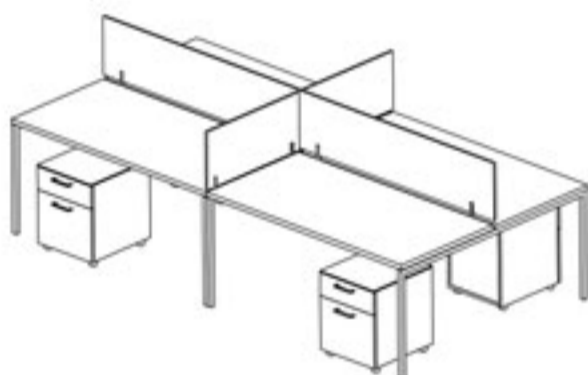

rectangular perspex

overall height of perspex desk
based screens with bullet brackets
add 20mm for bullet and
assembly brackets overall
height

750(w) x 380(h)
750(w) x 480(h)
800(w) x 380(h)
800(w) x 480(h)
1200(w) x 380(h)
1200(w) x 480(h)
1500(w) x 380(h)
1500(w) x 480(h)
1600(w) x 380(h)
1600(w) x 480(h)
1800(w) x 380(h)
1800(w) x 480(h)

DBPR75/38
DBPR75/48
DBPR80/38
DBPR80/48
DBPR12/38
DBPR12/48
DBPR15/38
DBPR15/48
DBPR16/38
DBPR16/48
DBPR18/38
DBPR18/48

note: specify finish on perspex screen
for screen product codes