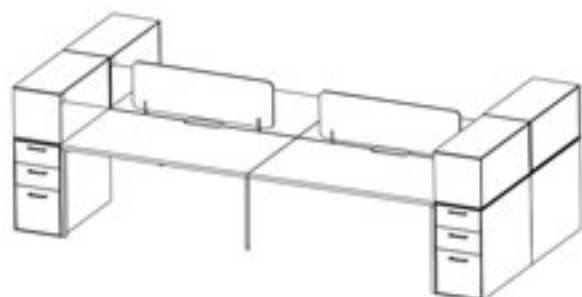

perspex desk based screens

description	size	code

perspex desk base

5mm perspex

rectangular with rounded corners
overall height of perspex desk
based screens with bullet brackets
add 20mm for bullet and
assembly brackets overall
height

600(w) x 380(h)
1000(w) x 380(h)
1200(w) x 380(h)
1400(w) x 380(h)

DBPRC6/38
DBPRC10/38
DBPRC12/38
DBPRC14/38

note: specify finish on perspex screen
for screen product codes