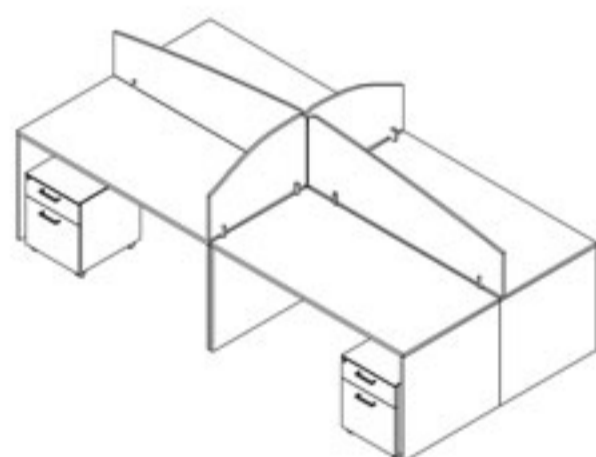

rectangular glass

overall height of glass desk
based screens with bullet brackets
add 20mm for bullet and
assembly brackets overall
height

750(w) x 380(h)	DBGR75/38
750(w) x 480(h)	DBGR75/48
800(w) x 380(h)	DBGR80/38
800(w) x 480(h)	DBGR80/48
1200(w) x 380(h)	DBGR12/38
1200(w) x 480(h)	DBGR12/48
1500(w) x 380(h)	DBGR15/38
1500(w) x 480(h)	DBGR15/48
1600(w) x 380(h)	DBGR16/38
1600(w) x 480(h)	DBGR16/48
1800(w) x 380(h)	DBGR18/38
1800(w) x 480(h)	DBGR18/48

note: specify finish on glass screen
for screen product codes