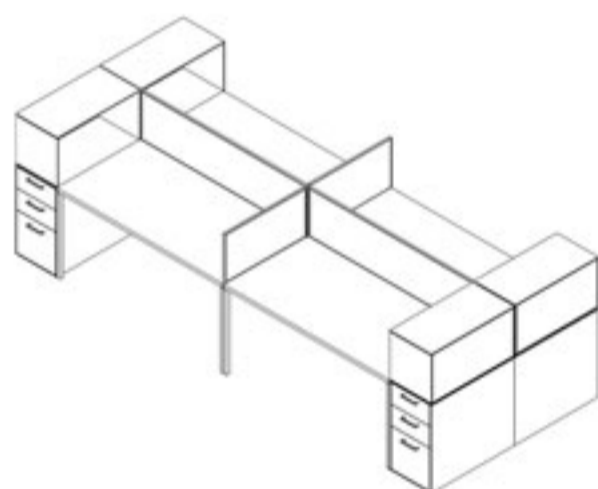

IS desk based screen - full fabric

description	size	code
intergrated aluminium desk based screen full fabric note: specify fabric - for screen product codes	600(w) x 400(h)	ISDC6/4
	800(w) x 400(h)	ISDC8/4
	1200(w) x 400(h)	ISDC12/4
	1600(w) x 400(h)	ISDC16/7
	1800(w) x 400(h)	ISDC18/4

intergrated aluminium desk based screen full fabric note: specify fabric - for screen product codes	600(w) x 400(h)	ISDC6/4
	800(w) x 400(h)	ISDC8/4
	1200(w) x 400(h)	ISDC12/4
	1600(w) x 400(h)	ISDC16/7
	1800(w) x 400(h)	ISDC18/4