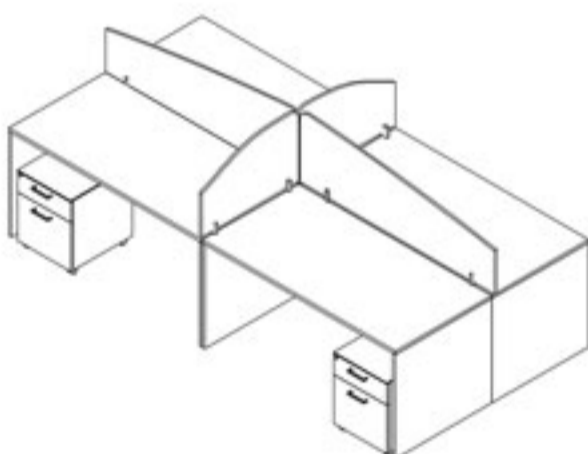

curved perspex

overall height of perspex
desk based screens
with bullet brackets
add 20mm for bullet
and assembly brackets
overall height

750(w) x 480(h) x 230(h)
800(w) x 480(h) x 230(h)
1200(w) x 480(h) x 230(h)
1500(w) x 480(h) x 230(h)
1600(w) x 480(h) x 230(h)
1800(w) x 480(h) x 230(h)

DBPC75/48/23
DBPC80/48/23
DBPC12/48/23
DBPC15/48/23
DBPC16/48/23
DBPC18/48/23

note: specify finish on
perspex screen
- for screen product codes

aluminium bullet bracket

glass screen connectors