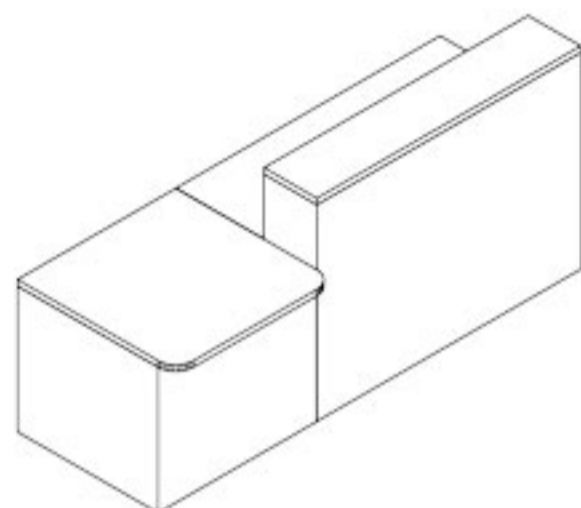

greet reception counter

description	size	code

greet reception counter	1500(w) x 800(d) 32mm top	10100

rectangular carcass consisting of
1 x 1500mm x 800mm x 32mm top
2 x 22mm laminate panel legs
1 x 1500mm x 1050mm x 16mm laminate front panel
1 x 1500mm x 300mm x 22mm counter top
1 x 900mm x 900mm side extension carcass
with top

optional:

mobile pedestal - 1S1F drop in
pen and pencil tray

optional:

mobile pedestal - 3S drop in
pen and pencil tray