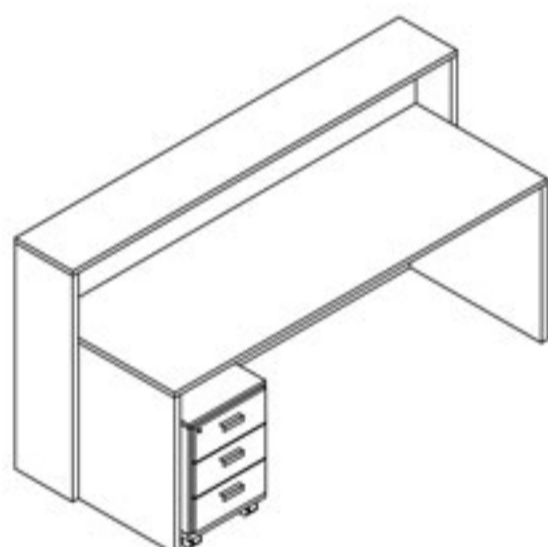

rectangular carcass - consisting of
 1 x 1800mm x 800mm x 32mm top
 2 x 32mm laminate panel legs
 1 x 1200mm x 850mm x 16mm laminate front panel
 1 x 1200 x 300mm counter top

optional:

mobile pedestal - 1S1F drop in
pen and pencil tray

optional:

mobile pedestal - 3S drop in
pen and pencil tray

announce reception counter

announce reception counter - with L - extension

announce reception counter - front view

description	size	code
announce reception counter rectangular carcass - consisting of 1 x 2000mm x 800mm x 32mm top 2 x 22mm laminate panel legs 1 x 2000mm x 1050mm x 16mm laminate front panel 1 x 2000mm x 300mm x 22mm counter top 2 x 1050mm x 300mm x 22mm counter top sides	2000(w) x 800(d) 32mm top	10190
optional: mobile pedestal - 1S1F drop in pen and pencil tray optional: mobile pedestal - 3S drop in pen and pencil tray		

announce reception counter - rear view

description	size	code
announce reception counter rectangular carcass - consisting of 1 x 2000mm x 800mm x 32mm top 2 x 22mm laminate panel legs 1 x 2000mm x 1050mm x 16mm laminate front panel 1 x 2000mm x 300mm x 22mm counter top 2 x 1050mm x 300mm x 22mm counter top sides	2000(w) x 800(d) 32mm top	10190
optional: mobile pedestal - 1S1F drop in pen and pencil tray optional: mobile pedestal - 3S drop in pen and pencil tray		

announce reception counter with L - extension

description	size	code
announce reception counter with L - extension rectangular carcass - consisting of 1 x 2000mm x 800mm x 32mm top 2 x 22mm laminate panel legs 2 x 2000mm x 1050mm x 16mm laminate front panel 2 x 2000mm x 300mm x 22mm counter top 2 x 1050mm x 300mm x 22mm counter top sides	2000(w) x 2000(l) x 800(d) 32mm top	10200
optional: mobile pedestal - 1S1F drop in pen and pencil tray		