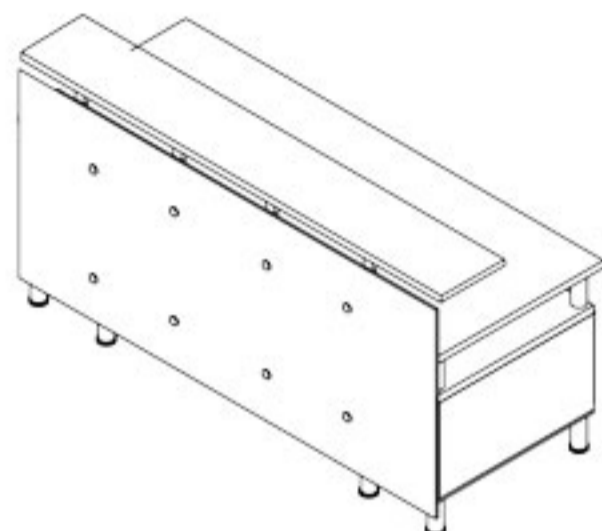

cube reception counter with laminate modesty panel - front view

description	size	code
cube reception counter 2000mm x 800mm rectangular top 2000mm x 300mm rectangular raised counter top 2000(w) x 740(h) laminated modesty panel (including connectors) brackets for reception (x 4) with assembly nodes (x 8) raised nodes for pedestals - silver(x 8) raised feet for pedestals - silver (x 8) node pedestals - 1S1F (800mm deep carcass) node pedestals - 3S (800mm deep carcass)	2000(w) x 800(d) 32mm top	10140

cube reception counter with glass modesty panel - front view