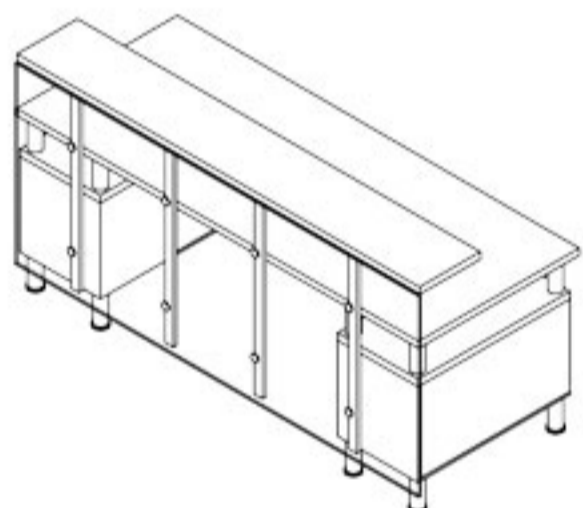

cube reception counter - glass modesty panel

cube reception counter - rear view

cube reception counter with laminate modesty panel - front view

description	size	code
cube reception counter 2000mm x 800mm rectangular top 2000mm x 300mm rectangular raised counter top 2000(w) x 740(h) laminated modesty panel (including connectors) brackets for reception (x 4) with assembly nodes (x 8) raised nodes for pedestals - silver(x 8) raised feet for pedestals - silver (x 8) node pedestals - 1S1F (800mm deep carcass) node pedestals - 3S (800mm deep carcass)	2000(w) x 800(d) 32mm top	10140

cube reception counter with glass modesty panel - front view

description	size	code
cube reception counter 2000mm x 800mm rectangular top 2000mm x 300mm rectangular raised counter top 2000mm x 740mm glass modesty panel - sandblasted (including connectors) brackets for reception (x 4) with assembly nodes (x 8) raised nodes for pedestals - silver (x 8) raised feet for pedestals - silver (x 8) node pedestals - 1S1F (800mm deep carcass) node pedestals - 3S (800mm deep carcass)	2000(w) x 800(d) 32mm top	10150