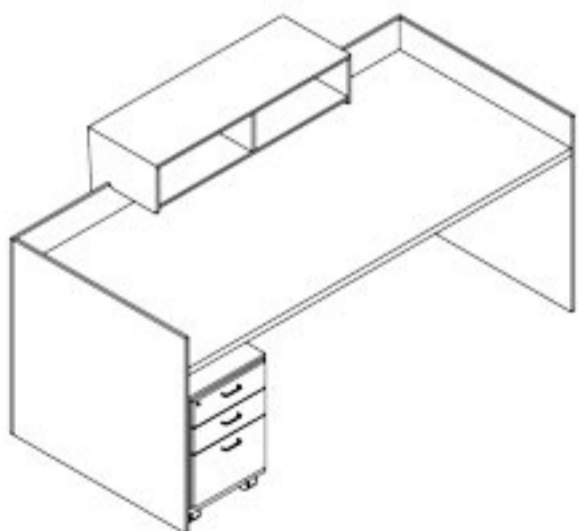

welcome reception counter - rear view

description	size	code
welcome reception counter 2000(w) x 800(d) - 32mm work desk with front modesty panel 2032(w) x 900(h) - 1.6mm and 800(w) x 900(h) - 32mm panel legs counter top box 1200(h) x 300(d) fitted to desk top	2000(w) x 800(d) 32mm top	10210
optional: mobile pedestal - 1S1F drop in pen and pencil tray optional: mobile pedestal - 3S drop in pen and pencil tray