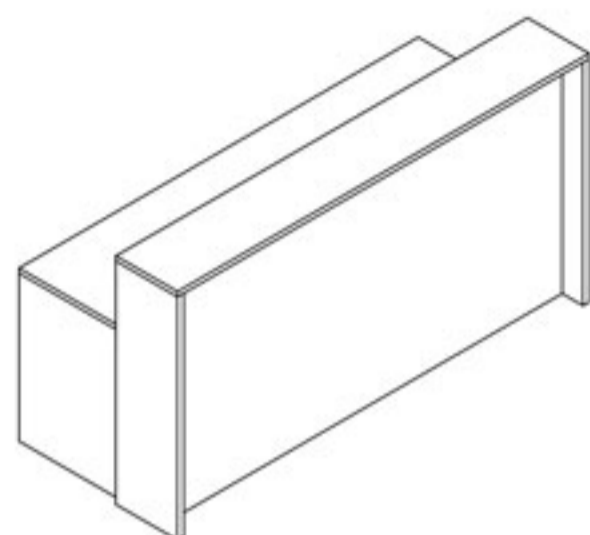

optional:

mobile pedestal - 3S drop in
pen and pencil tray

announce reception counter

announce reception counter - with L - extension

announce reception counter - front view

description	size	code
announce reception counter rectangular carcass - consisting of 1 x 2000mm x 800mm x 32mm top 2 x 22mm laminate panel legs 1 x 2000mm x 1050mm x 16mm laminate front panel 1 x 2000mm x 300mm x 22mm counter top 2 x 1050mm x 300mm x 22mm counter top sides	2000(w) x 800(d) 32mm top	10190
optional: mobile pedestal - 1S1F drop in pen and pencil tray optional: mobile pedestal - 3S drop in pen and pencil tray		