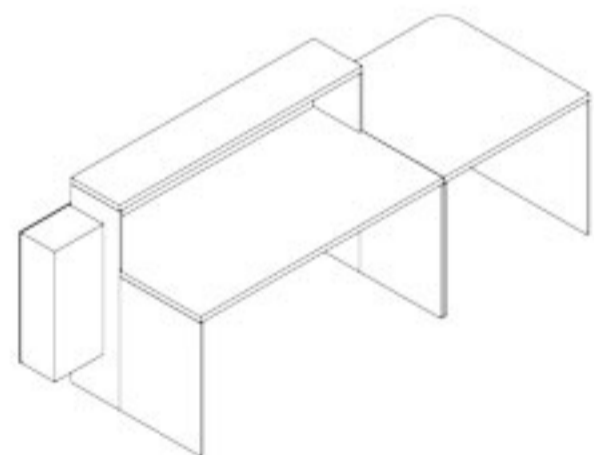

rectangular carcass - consisting of
 1 x 1500mm x 800mm x 32mm top
 2 x 22mm laminate panel legs
 1 x 1800mm x 1050mm x 16mm laminate front panel
 1 x 1800mm x 300mm x 22mm counter top
 1 x 1000mm x 900mm side box unit
 1 x 1000mm x 900mm sandblasted glass
 & assembly nodes
 1 x 900mm x 900mm side extension carcass

optional:

glass available with vinyl logo
 on request

optional:

mobile pedestal - 1S1F drop in
 pen and pencil tray

optional:

mobile pedestal - 3S drop in
 pen and pencil tray

greet reception counter - rear view

description	size	code
-------------	------	------

greet reception counter	1500(w) x 800(d) 32mm top	10120
--------------------------------	------------------------------	-------

rectangular carcass - consisting of
 1 x 1500mm x 800mm x 32mm top
 2 x 22mm laminate panel legs
 1 x 1800mm x 1050mm x 16mm laminate front panel
 1 x 1800mm x 300mm x 22mm counter top
 1 x 1000mm x 900mm side box unit
 1 x 1000mm x 900mm sandblasted glass
 & assembly nodes
 1 x 900mm x 900mm side extension carcass