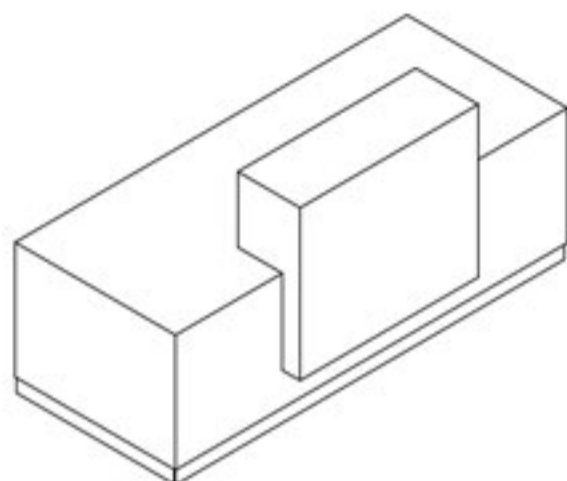

approach reception counter - front view

description	size	code

approach reception counter	2000(w) x 800(d) 32mm top	10170

rectangular carcass - consisting of
1 x 1800mm x 800mm x 32mm top
2 x 32mm laminate panel legs
1 x 1200mm x 850mm x 16mm laminate front panel
1 x 1200 x 300mm counter top

optional:

mobile pedestal - 1S1F drop in
pen and pencil tray

optional:

mobile pedestal - 3S drop in
pen and pencil tray