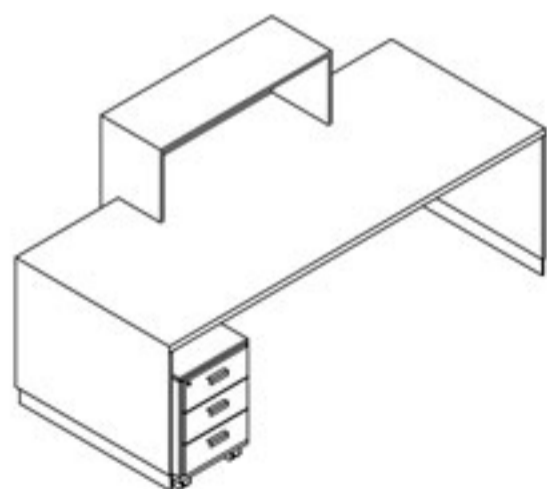

approach reception counter - rear view

description	size	code

approach reception counter	2000(w) x 800(d) 32mm top	10170

rectangular carcass - consisting of
1 x 1800mm x 800mm x 32mm top
2 x 32mm laminate panel legs
1 x 1200mm x 850mm x 16mm laminate front panel
1 x 1200 x 300mm counter top

optional:

mobile pedestal - 1S1F drop in
pen and pencil tray

optional:

mobile pedestal - 3S drop in
pen and pencil tray