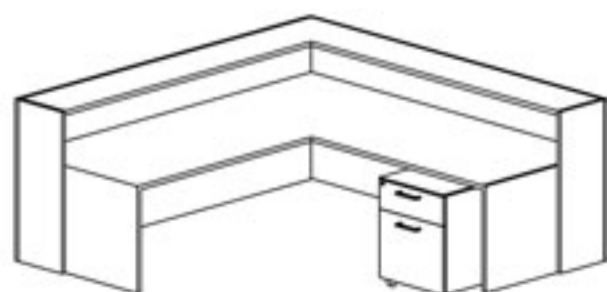

description	size	code
announce reception counter with L - extension rectangular carcass - consisting of 1 x 2000mm x 800mm x 32mm top 2 x 22mm laminate panel legs 2 x 2000mm x 1050mm x 16mm laminate front panel 2 x 2000mm x 300mm x 22mm counter top 2 x 1050mm x 300mm x 22mm counter top sides	2000(w) x 2000(l) x 800(d) 32mm top	10200
optional: mobile pedestal - 1S1F drop in pen and pencil tray