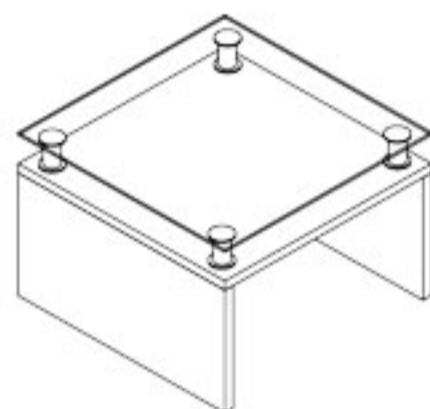

welcome reception counter - rear view

description	size	code
welcome reception counter 2000(w) x 800(d) - 32mm work desk with front modesty panel 2032(w) x 900(h) - 1.6mm and 800(w) x 900(h) - 32mm panel legs counter top box 1200(h) x 300(d) fitted to desk top	2000(w) x 800(d) 32mm top	10210
optional: mobile pedestal - 1S1F drop in pen and pencil tray optional: mobile pedestal - 3S drop in pen and pencil tray		

reception coffee tables

reception coffee tables

description	size	code
reception coffee table laminated table, 600(w) x 600(d) - 32 mm top and legs glass top & glass fittings	600(w) x 600(d)	10230

reception coffee tables