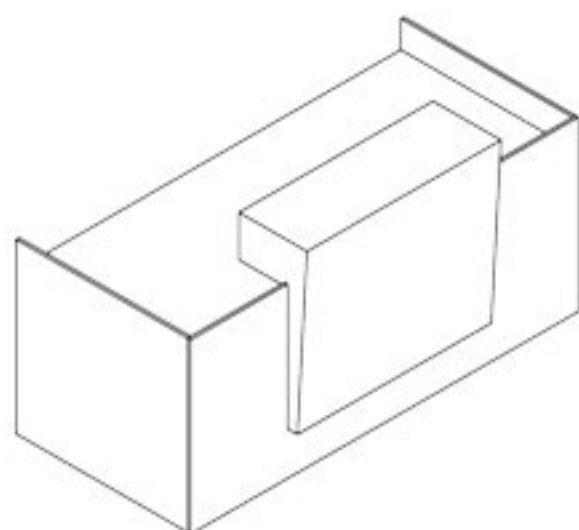

welcome reception counter - front view

description	size	code
welcome reception counter 2000(w) x 800(d) - 32mm work desk with front modesty panel 2032(w) x 900(h) - 1.6mm and 800(w) x 900(h) - 32mm panel legs counter top box 1200(h) x 300(d) fitted to desk top	2000(w) x 800(d) 32mm top	10210
optional: mobile pedestal - 1S1F drop in pen and pencil tray optional: mobile pedestal - 3S drop in pen and pencil tray