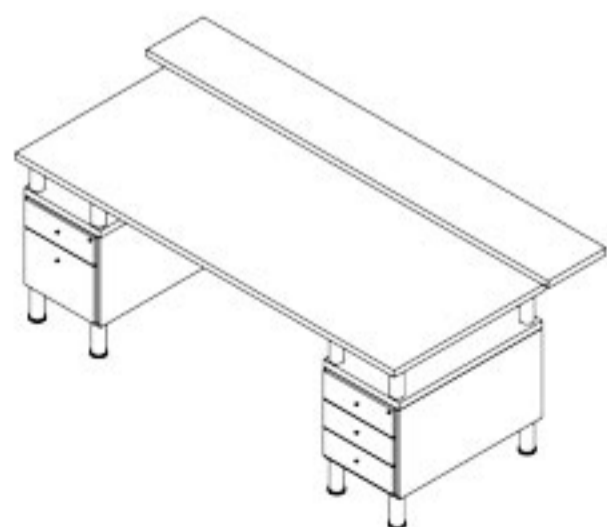

description	size	code
cube reception counter 2000mm x 800mm rectangular top 2000mm x 300mm rectangular raised counter top 2000mm x 740mm glass modesty panel - sandblasted (including connectors) brackets for reception (x4) with assembly nodes (x 8) raised nodes for pedestals - silver(x 8) raised feet for pedestals - silver (x 8) node pedestals - 1S1F (800mm deep carcass) node pedestals - 3S (800mm deep carcass)	2000(w) x 800(d) 32mm top	10150