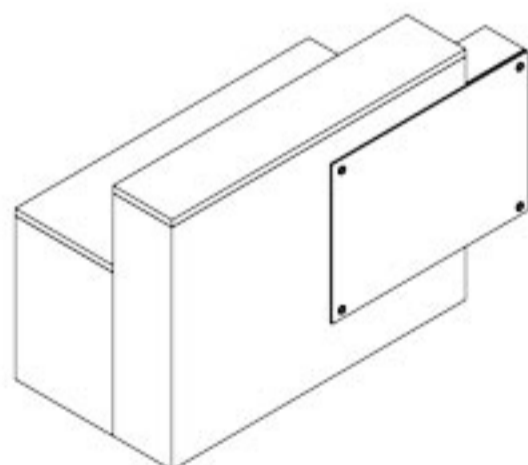

rectangular carcass consisting of
 1 x 1500mm x 800mm x 32mm top
 2 x 22mm laminate panel legs
 1 x 1500mm x 1050mm x 16mm laminate front panel
 1 x 1500mm x 300mm x 22mm counter top
 1 x 900mm x 900mm side extension carcass
 with top

optional:

mobile pedestal - 1S1F drop in
 pen and pencil tray

optional:

mobile pedestal - 3S drop in
 pen and pencil tray

greet reception counter

description	size	code
-------------	------	------

greet reception counter	1500(w) x 800(d) 32mm top	10110
--------------------------------	------------------------------	-------

rectangular carcass - consisting of
 1 x 1500mm x 800mm x 32mm top
 2 x 22mm laminate panel legs
 1 x 1800mm x 1050mm x 16mm laminate front panel
 1 x 1800mm x 300mm x 22mm counter top
 1 x 1000mm x 900mm side box unit
 1 x 1000mm x 900mm sandblasted glass &
 assembly nodes

cube reception counter with glass modesty panel - front view

description	size	code
cube reception counter 2000mm x 800mm rectangular top 2000mm x 300mm rectangular raised counter top 2000mm x 740mm glass modesty panel - sandblasted (including connectors) brackets for reception (x 4) with assembly nodes (x 8) raised nodes for pedestals - silver (x 8) raised feet for pedestals - silver (x 8) node pedestals - 1S1F (800mm deep carcass) node pedestals - 3S (800mm deep carcass)	2000(w) x 800(d) 32mm top	10150