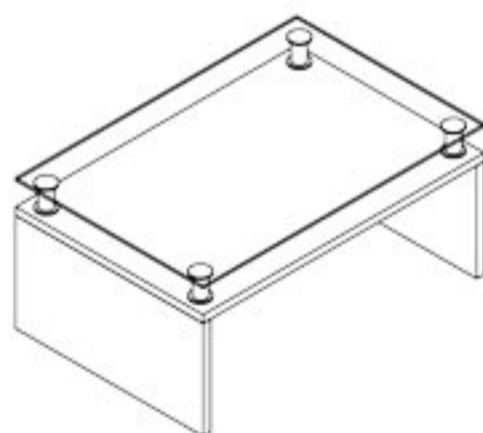

reception coffee tables

reception coffee tables

description	size	code
reception coffee table laminated table, 600(w) x 600(d) - 32 mm top and legs glass top & glass fittings	600(w) x 600(d)	10230

reception coffee tables

description	size	code
reception coffee table laminated table, 1200(w) x 800(d) - 32 mm top and legs glass top & glass fittings	1200(w) x 800(d)	10240

in the office
FURNITURE

MAKE YOUR WORKPLACE A HAPPY SPACE