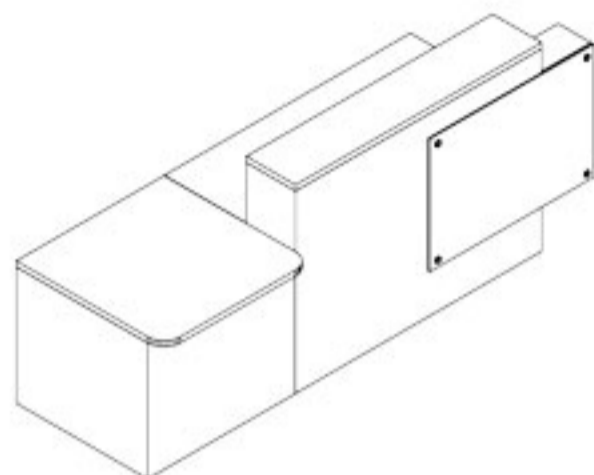

greet reception counter - front view

description	size	code

greet reception counter	1500(w) x 800(d) 32mm top	10120

rectangular carcass - consisting of
1 x 1500mm x 800mm x 32mm top
2 x 22mm laminate panel legs
1 x 1800mm x 1050mm x 16mm laminate front panel
1 x 1800mm x 300mm x 22mm counter top
1 x 1000mm x 900mm side box unit
1 x 1000mm x 900mm sandblasted glass
& assembly nodes
1 x 900mm x 900mm side extension carcass

optional:

glass available with vinyl logo
on request

optional:

mobile pedestal - 1S1F drop in
pen and pencil tray

optional:

mobile pedestal - 3S drop in
pen and pencil tray