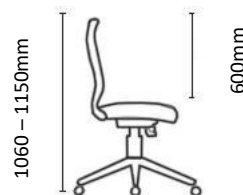

Features:

- Dark Grey upholstered backrest with integral lumbar support.
- Weight Sensitive Synchronous mechanism with 4 locking positions and seat depth adjustment.
- Upholstered seat and back with high-density moulded foam.
- Gas height adjustment.
- Adjustable armrests with 4 degrees of freedom and polyurethane pad.
- 680mm diameter black nylon 5 star base with 60mm castors for improved maneuverability.
- 5 Year Warranty
- BIFMA Tested

VERA SPECIFICATIONS

Vera Task

Chair Weight: 18kg

510mm

680mm