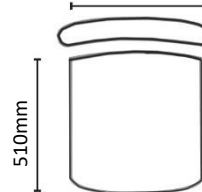

Features:

- Dark Grey upholstered backrest with integral lumbar support.
- Weight Sensitive Synchronous mechanism with 4 locking positions and seat depth adjustment.
- Upholstered seat and back with high-density moulded foam.
- Gas height adjustment.
- Adjustable armrests with 4 degrees of freedom and polyurethane pad.
- 680mm diameter black nylon 5 star base with 60mm castors for improved maneuverability.
- 5 Year Warranty
- BIFMA Tested

VERA SPECIFICATIONS

Vera Task

Chair Weight: 18kg

510mm

680mm