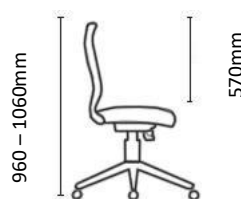

Aesthetics Meets Comfort

Combining a slim modern design with smooth contours, the Nika office chair is a textbook example where aesthetics meets comfort. The ergonomic design of the Nika incorporates a swivel & tilt mechanism with a stylish mesh backrest and upholstered seat. This sophisticated chair provides a cost-effective solution to all application ranging from workstations to training rooms, boardrooms and executive offices.

Features:

- Dark Grey mesh backrest.
- Swivel & Tilt Single Lock mechanism with tension adjustment.
- Gas seat height adjustment.
- Polypropylene armrests.
- 680mm diameter black nylon 5 star base with 60mm castors for improved maneuverability.
- 5 Year Warranty
- BIFMA Tested

NIKA SPECIFICATIONS

Nika Executive