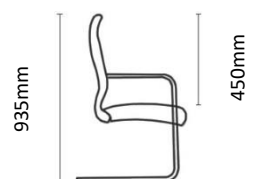

## ACTIV SPECIFICATIONS

Activ Executive

Activ Task

Activ Visitors

Chair Weight: 35 - 37kg

490mm

700mm