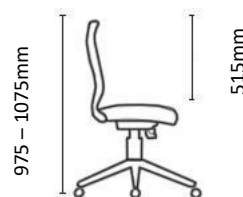

## Features:

- Dur-Lite, black MESH backrest which moulds to the shape of your back.
- Height adjustable lumbar support.
- FUSE Executive and FUSE Task chair options available.
- Synchronous mechanism with 4 locking positions and seat depth adjustment.
- Adjustable upholstered headrest for the FUSE Executive Option.
- Upholstered seat with automotive grade high-density moulded foam.
- Gas height adjustment.
- Adjustable armrests with 2 degrees of freedom and polyurethane pad.
- 680mm diameter black nylon 5 star base with 60mm castors for improved maneuverability.
- 5 Year Warranty.

## ACTIV SPECIFICATIONS

Activ Executive

Activ Task

Activ Visitors

Chair Weight: 35 - 37kg

490mm

700mm