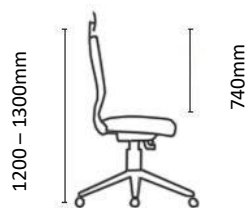

When Common Sense makes sense

The FUSE range uses a Hi-tech Dur-Lite mesh backrest which 'moulds' itself to the shape of your back and allows a constant airflow. This prevents heat entrapment commonly associated with upholstered backrests. The modern design of the Fuse complements any environment, and ergonomic features like a synchronous seat and back movement, adjustable lumbar support and multi-adjustable armrests, make this an affordable 5-Star rated ergonomic chair.

Features:

- Dur-Lite, black MESH backrest which moulds to the shape of your back.
- Height adjustable lumbar support.
- FUSE Executive and FUSE Task chair options available.
- Synchronous mechanism with 4 locking positions and seat depth adjustment.
- Adjustable upholstered headrest for the FUSE Executive Option.
- Upholstered seat with automotive grade high-density moulded foam.
- Gas height adjustment.
- Adjustable armrests with 2 degrees of freedom and polyurethane pad.
- 680mm diameter black nylon 5 star base with 60mm castors for improved maneuverability.
- 5 Year Warranty.

ACTIV SPECIFICATIONS

Activ Executive