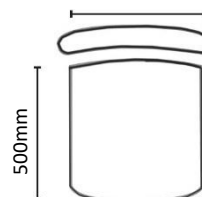

## ACTIV SPECIFICATIONS

Activ Executive

Activ Task

Activ Visitors

Chair Weight: 35 - 37kg

490mm

700mm