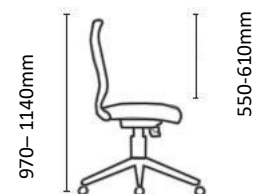

Features:

- Height adjustable, 2 tone grey/black mesh backrest with fully adjustable lumbar support.
- Rio Executive and RIO Task chair option available
- Deluxe 2-Lever infinite lock synchronous mechanism.
- Adjustable mesh headrest for the Rio Executive option.
- Upholstered seat with automotive grade high-density moulded foam.
- Gas height adjustment.
- Adjustable armrests with polyurethane pad.
- 680mm diameter black nylon 5 star base with 60mm castors for improved maneuverability.
- 5 Year Warranty

RIO SPECIFICATIONS

Rio Executive

Rio Task

Chair Weight: 18kg

490mm

680mm