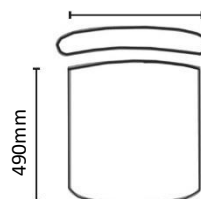

RIO SPECIFICATIONS

Rio Executive

Rio Task

Chair Weight: 18kg

490mm

680mm