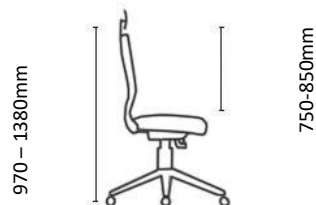

RIO

Wellbeing Enforcer

The Rio Mesh range offers a winning combination of good looks and sophisticated technology. Fashioned with a premium grade two tone, black & grey mesh backrest, an infinite lock synchronous mechanism and adjustable armrests, the Rio Mesh chair is both aesthetically pleasing and exceptionally versatile. The ergonomic design boasts a contoured backrest which provides enhanced lower back support, while the moulded foam seat guarantees greater comfort no matter how long you're sitting behind your desk or around the boardroom table.

Features:

- Height adjustable, 2 tone grey/black mesh backrest with fully adjustable lumbar support.
- Rio Executive and RIO Task chair option available
- Deluxe 2-Lever infinite lock synchronous mechanism.
- Adjustable mesh headrest for the Rio Executive option.
- Upholstered seat with automotive grade high-density moulded foam.
- Gas height adjustment.
- Adjustable armrests with polyurethane pad.
- 680mm diameter black nylon 5 star base with 60mm castors for improved maneuverability.
- 5 Year Warranty

RIO SPECIFICATIONS

Rio Executive

Rio Task

Chair Weight: 18kg

490mm

680mm