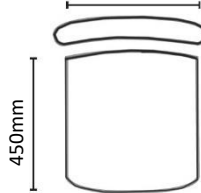

## EQUINOX SPECIFICATIONS

Equinox Executive

Equinox Task

Equinox Visitors

Chair Weight: 26-27kg

545mm

680mm