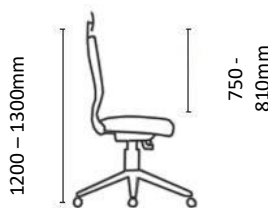

# Not all chairs are made equal

The EQUINOX range offers superlative ergonomic comfort and support. The numerous hi-tech features include an adjustable lumbar support, self-adjusting synchronous mechanism and Dual Density seat foam, all of which combine to give the Equinox a 5 Star ergonomic rating. The combination of these advanced features improves posture and maximises workplace efficiency. Let the EQUINOX range complete your work space with matching EQUINOX Executive, EQUINOX Task and Visitors chairs.

## Features:

- Enhanced comfort through its hi-tech polyester MESH backrest that 'moulds' itself to the shape of your back and improves air circulation.
- Height adjustable lumbar support.
- EQUINOX Executive, EQUINOX Task and EQUINOX Visitors chair options available.
- Weight Sensitive Synchronous mechanism with 3 locking positions.
- Adjustable upholstered headrest for the EQUINOX Executive option.
- Upholstered seat with Dual Density moulded foam.
- Gas height adjustment.
- Choice of armrests, including GALAXY and 4D STAR adjustable arms, or TRIAD fixed height armrests.
- 680mm diameter black nylon 5 star base with 60mm castors for improved manoeuvrability.
- 5 Year Warranty

## EQUINOX SPECIFICATIONS

Equinox Executive

Equinox Task

Equinox Visitors

Chair Weight: 26-27kg

545mm

680mm