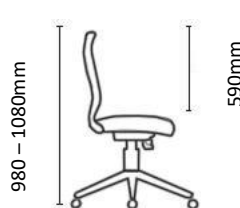

## Features:

- Enhanced comfort through its hi-tech polyester MESH backrest that 'moulds' itself to the shape of your back and improves air circulation.
- Height adjustable lumbar support.
- EQUINOX Executive, EQUINOX Task and EQUINOX Visitors chair options available.
- Weight Sensitive Synchronous mechanism with 3 locking positions.
- Adjustable upholstered headrest for the EQUINOX Executive option.
- Upholstered seat with Dual Density moulded foam.
- Gas height adjustment.
- Choice of armrests, including GALAXY and 4D STAR adjustable arms, or TRIAD fixed height armrests.
- 680mm diameter black nylon 5 star base with 60mm castors for improved manoeuvrability.
- 5 Year Warranty

## EQUINOX SPECIFICATIONS

Equinox Executive

Equinox Task

Equinox Visitors

Chair Weight: 26-27kg

545mm

680mm