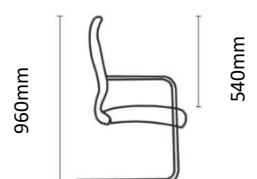

## EQUINOX SPECIFICATIONS

Equinox Executive

Equinox Task

Equinox Visitors

Chair Weight: 26-27kg

545mm

680mm